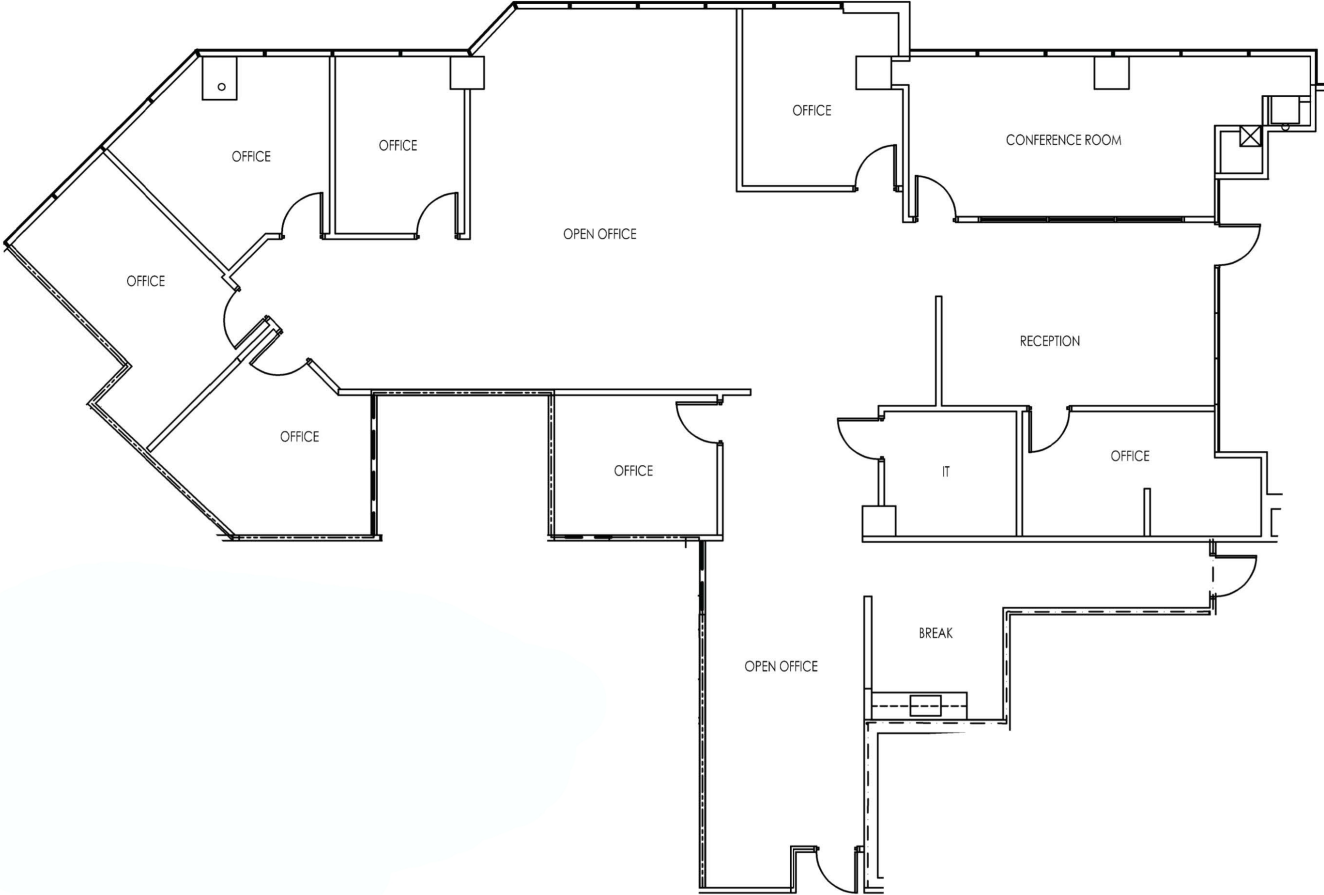

THE SUMMIT

4101 Lake Boone Trail | Raleigh, NC 27607

AVAILABLE

First Floor
Suite 100

4,067 SF

TRIPP BRADSHAW

919.749.0004 (c)
919.233.9901 (o)
tbradshaw@capitalassociates.com