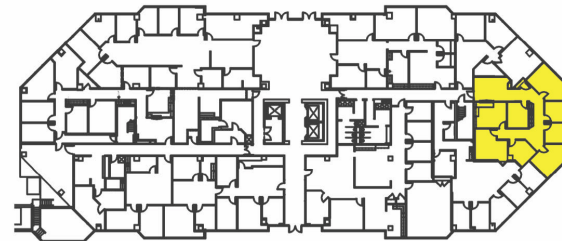

THE SUMMIT

4101 Lake Boone Trail | Raleigh, NC 27607

AVAILABLE
4th Quarter 2023

First Floor
Suite 118

2,208 SF
Move-in ready

TRIPP BRADSHAW

919.749.0004 (c)

919.233.9901 (o)