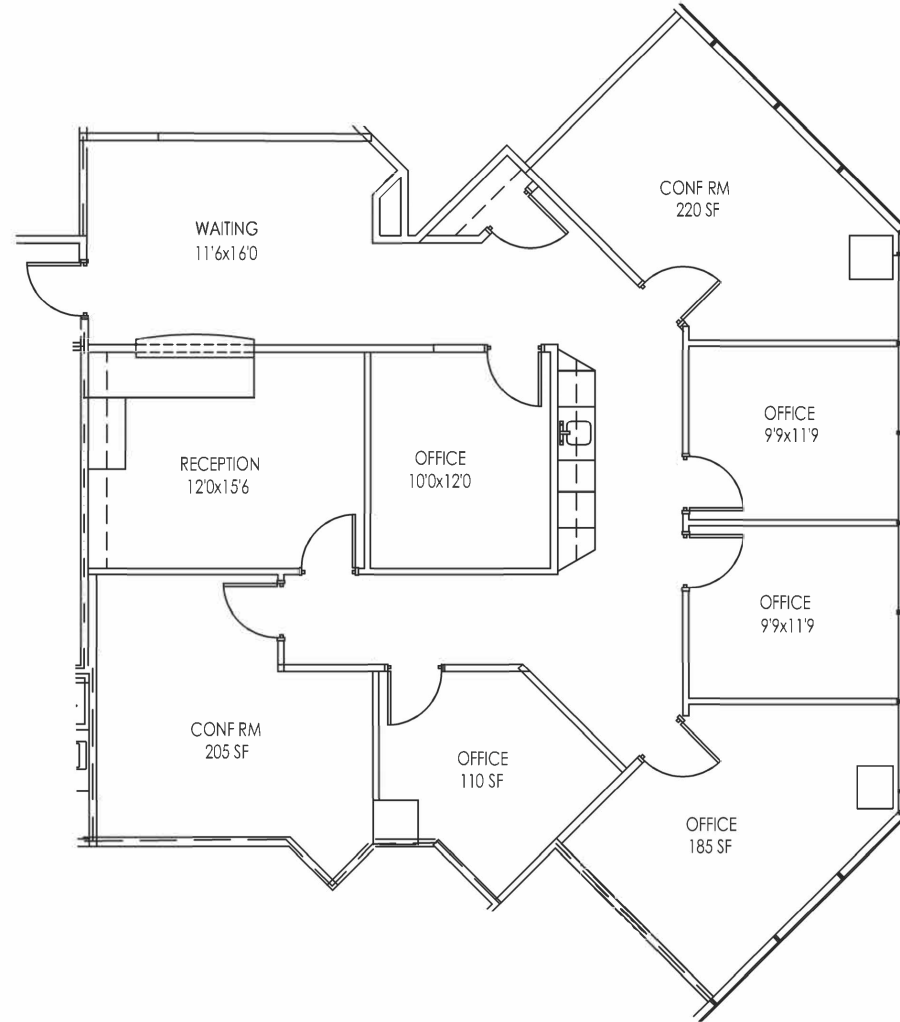

THE SUMMIT

4101 Lake Boone Trail | Raleigh, NC 27607

AVAILABLE
4th Quarter 2023

First Floor
Suite 118

2,208 SF
Move-in ready

TRIPP BRADSHAW

919.749.0004 (c)

919.233.9901 (o)