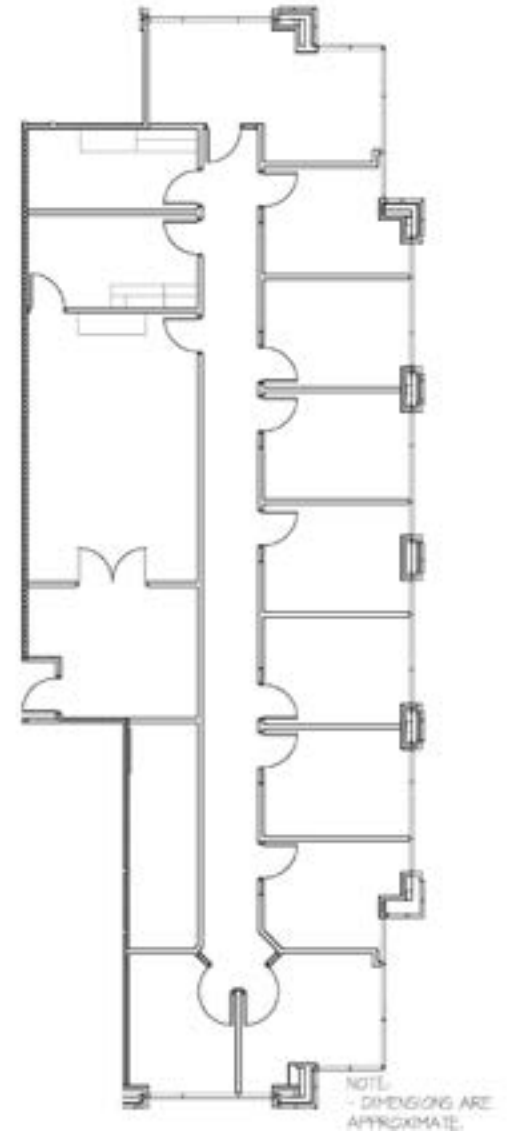

# CRESCENT LAKESIDE II

1255 Crescent Green | Cary, NC 27518

CLICK [HERE](#) FOR A  
VIRTUAL TOUR

**AVAILABLE**

1st Floor  
Suite 120

3,191 SF

**BRET MULLER**

919.523.4200