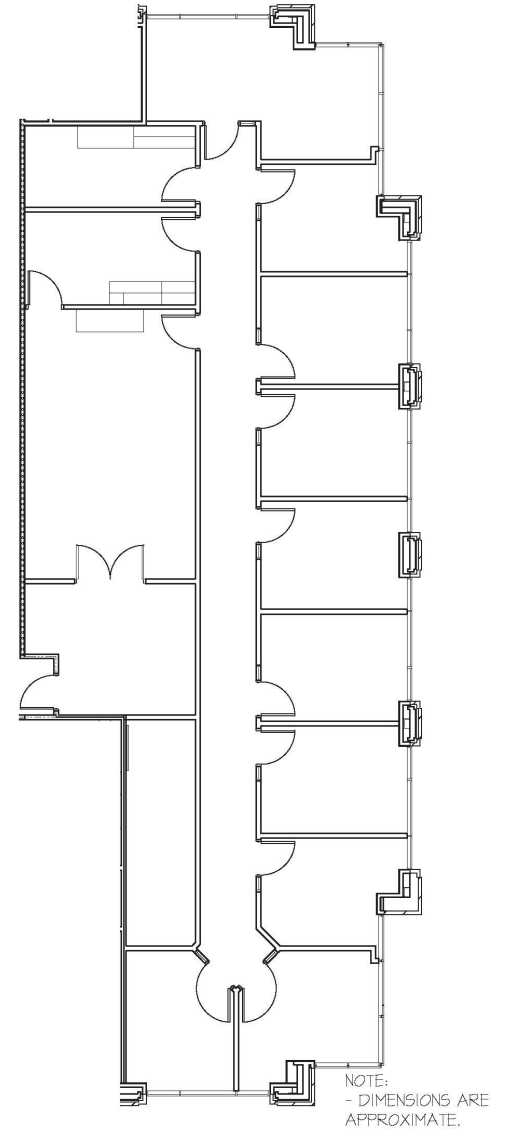

# CRESCENT LAKESIDE II

1255 Crescent Green | Cary, NC 27518

CLICK [HERE](#) FOR A  
VIRTUAL TOUR

**AVAILABLE**

First Floor  
Suite 120

3,191 SF

**BRET MULLER**

919.523.4200