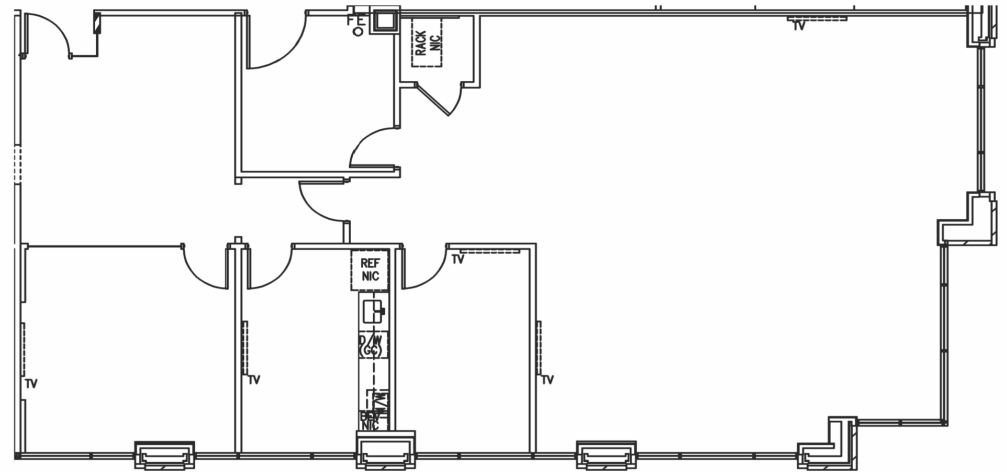

CRESCENT LAKESIDE II

1255 Crescent Green | Cary, NC 27518

AVAILABLE
August 2026

Second Floor
Suite 220

2,445 SF

BRET MULLER

919.523.4200

bmuller@capitalassociates.com