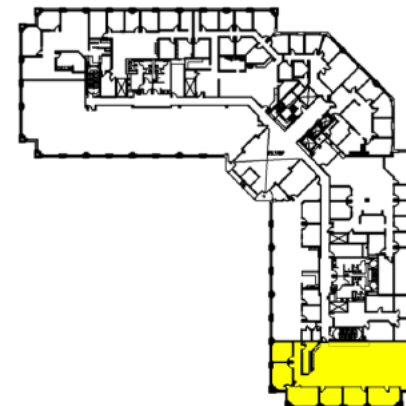

THE EXCHANGE WEST

1414 Raleigh Road | Chapel Hill, NC 27517

AVAILABLE

Second Floor
Suite 220

~ 1,500 - 4,200 SF

TRIPP BRADSHAW

tbradshaw@capitalassociates.com

919.749.0004 (c)