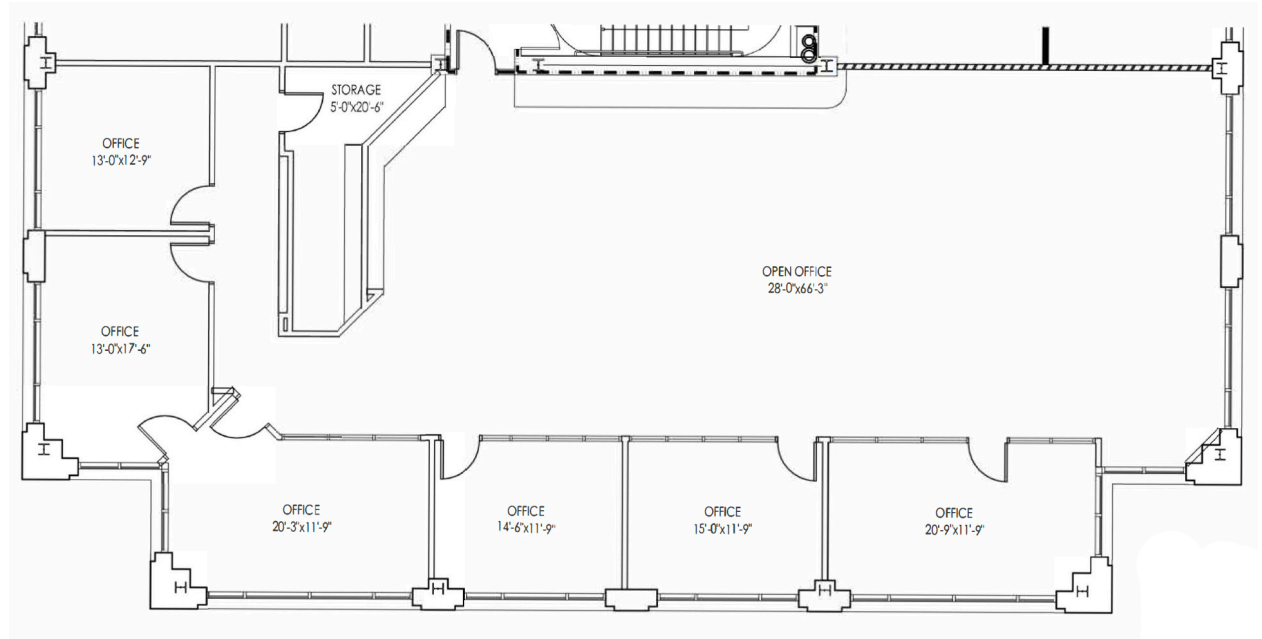

THE EXCHANGE WEST

1414 Raleigh Road | Chapel Hill, NC 27517

AVAILABLE

Second Floor
Suite 220

~ 1,500 - 4,200 SF

TRIPP BRADSHAW

tbradshaw@capitalassociates.com

919.749.0004 (c)