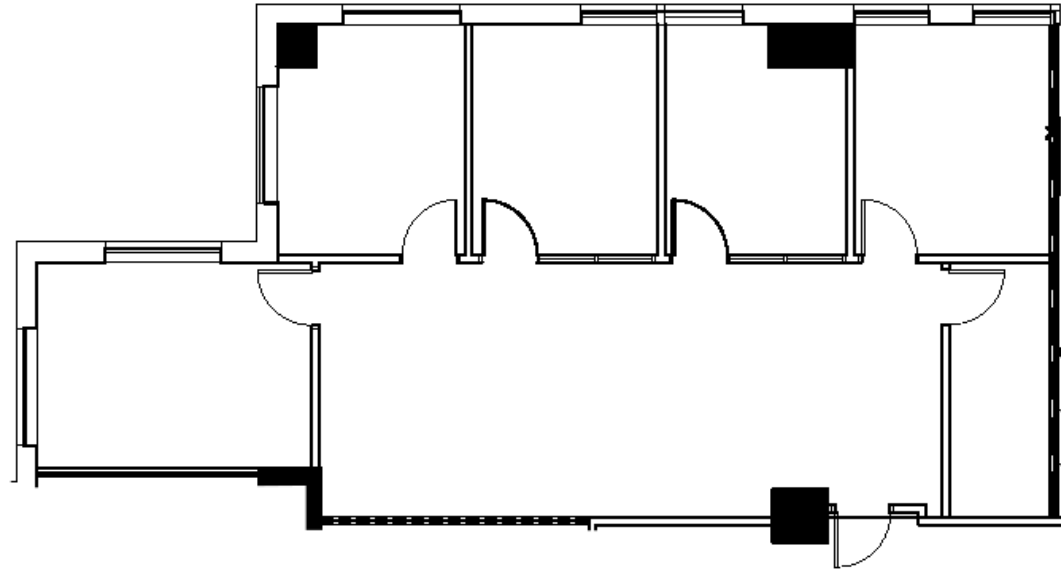

TRUIST/TWO HANNOVER SQUARE

434 Fayetteville Street | Raleigh, NC 27601

AVAILABLE

Eleventh Floor
Suite 1150

1,529 SF
Spec Suite

FRANK BAIRD

919.233.9901

fbaird@capitalassociates.com