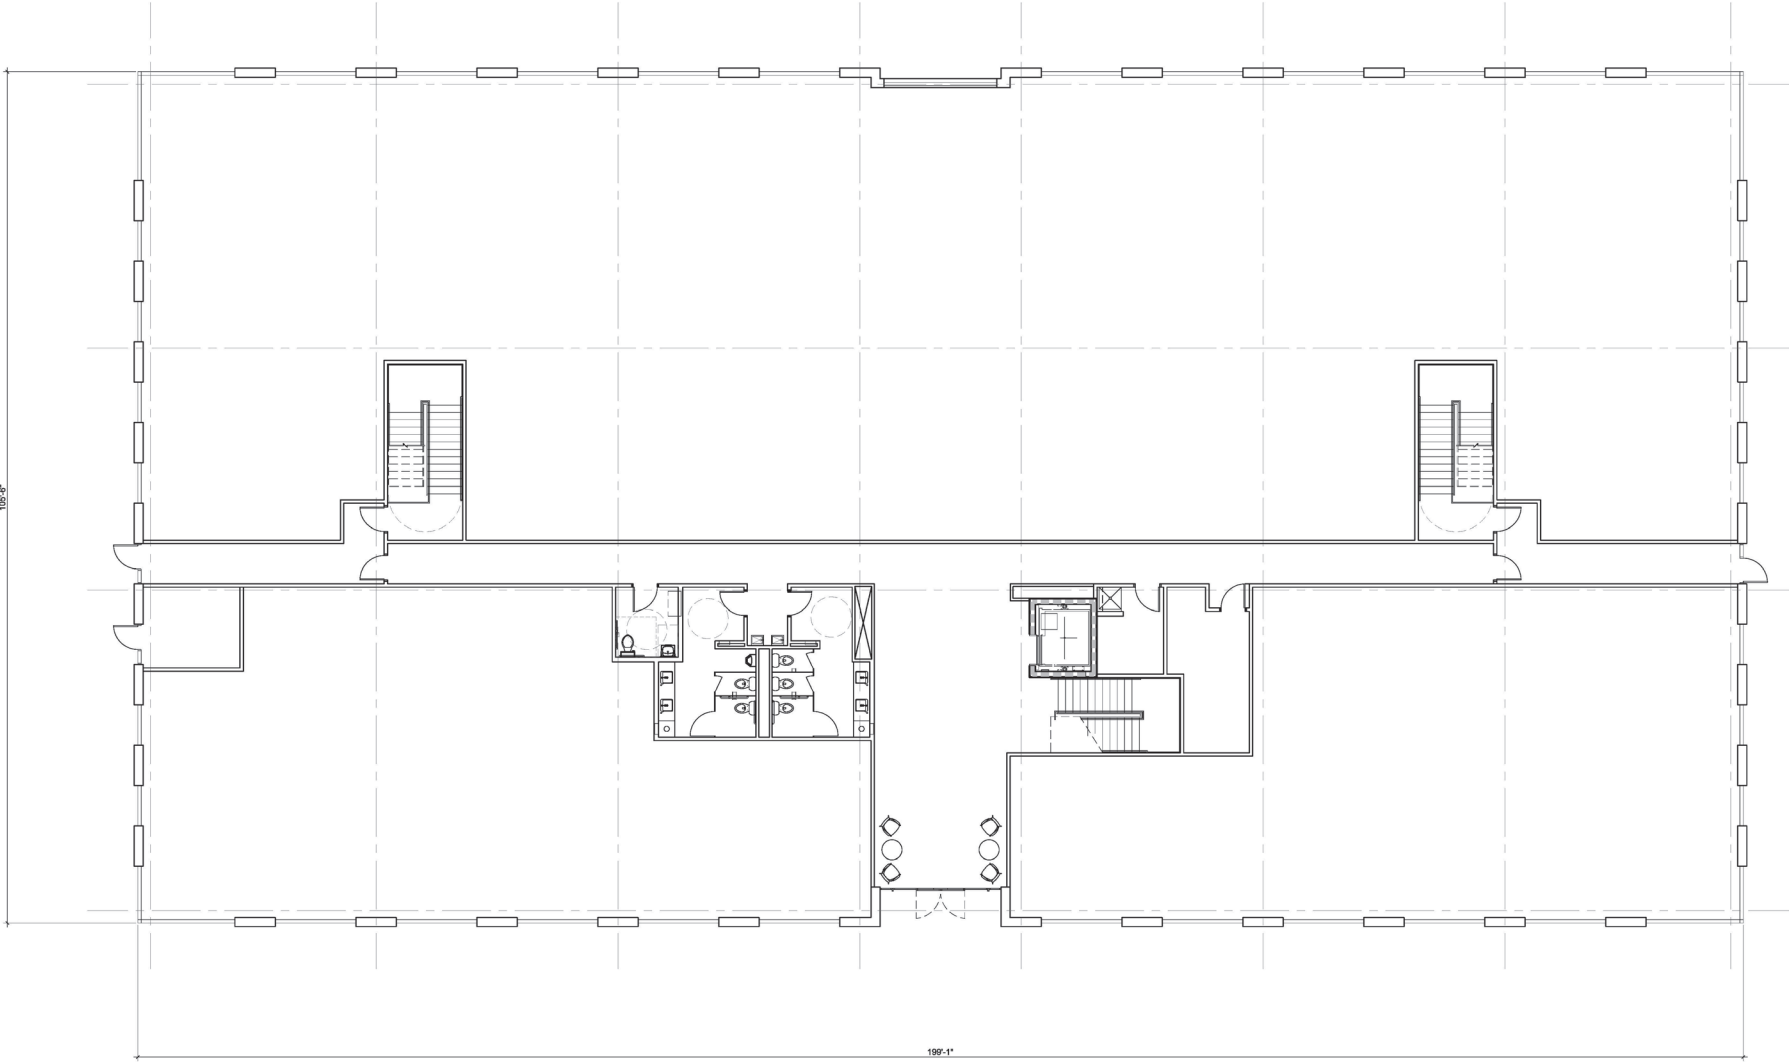

155 CRESCENT COMMONS

155 Crescent Commons | Cary, NC 27518

FIRST FLOOR

CAPITAL ASSOCIATES.

BRET MULLER
919.523.4200
bmuller@capitalassociates.com
capitalassociates.com

WES JOHNSON
919.422.4853
wjohnson@capitalassociates.com
capitalassociates.com