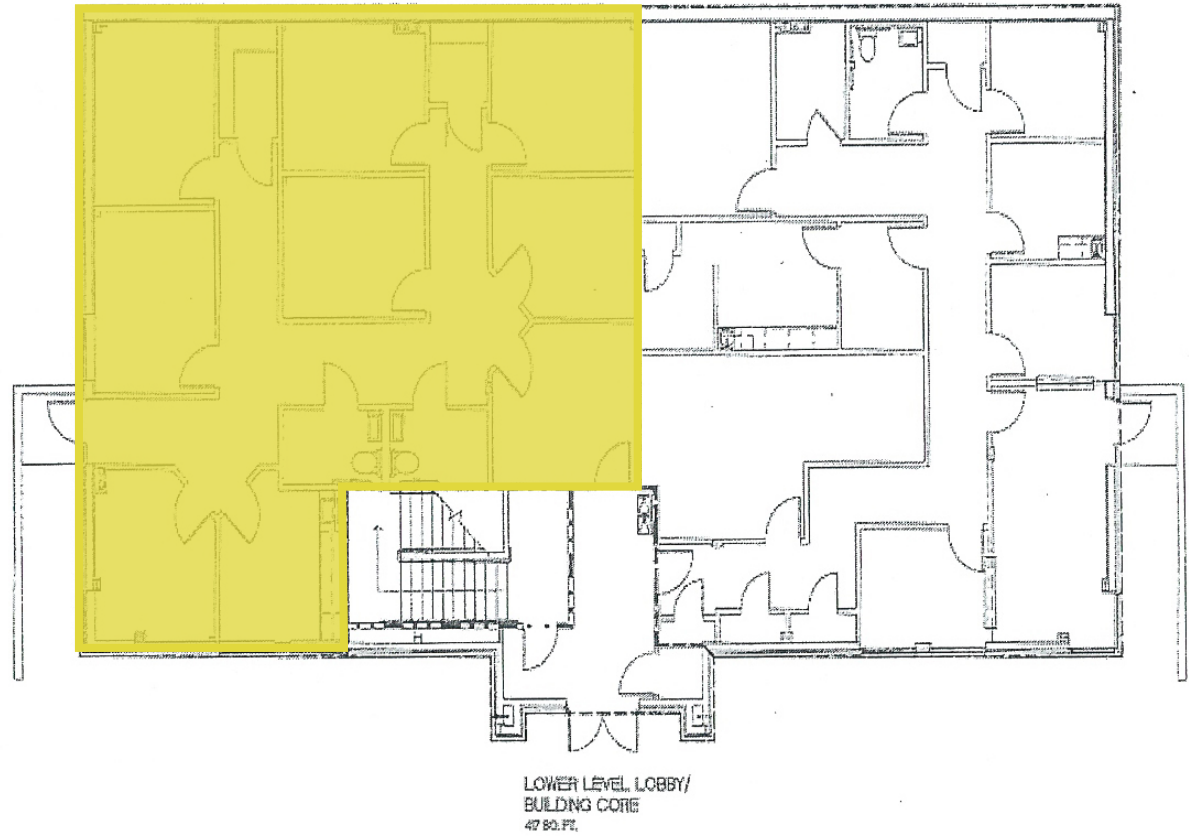

601 KEISLER DRIVE

Cary, NC 27518

AVAILABLE

Ground Floor
Suite 201

+/- 2,000 SF

WES JOHNSON

919.422.4853

wjohnson@capitalassociates.com