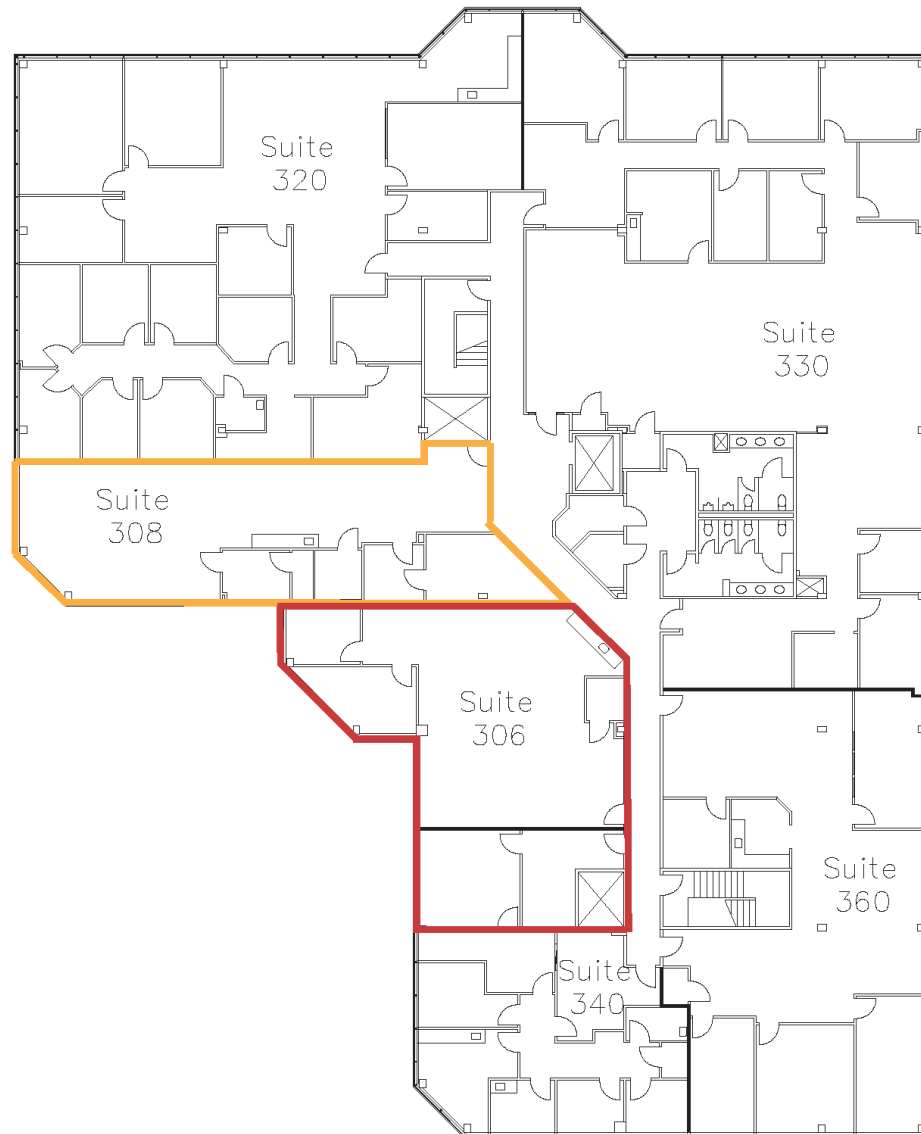

NORTHPARK I

11635 Northpark Drive | Wake Forest, NC 27587

AVAILABLE

Third Floor

SUITE OPTIONS

- Suite 306 - 2,046 SF
- Suite 308 - 1,813 SF
- Combined - 3,859 sf

BRET MULLER

919.523.4200