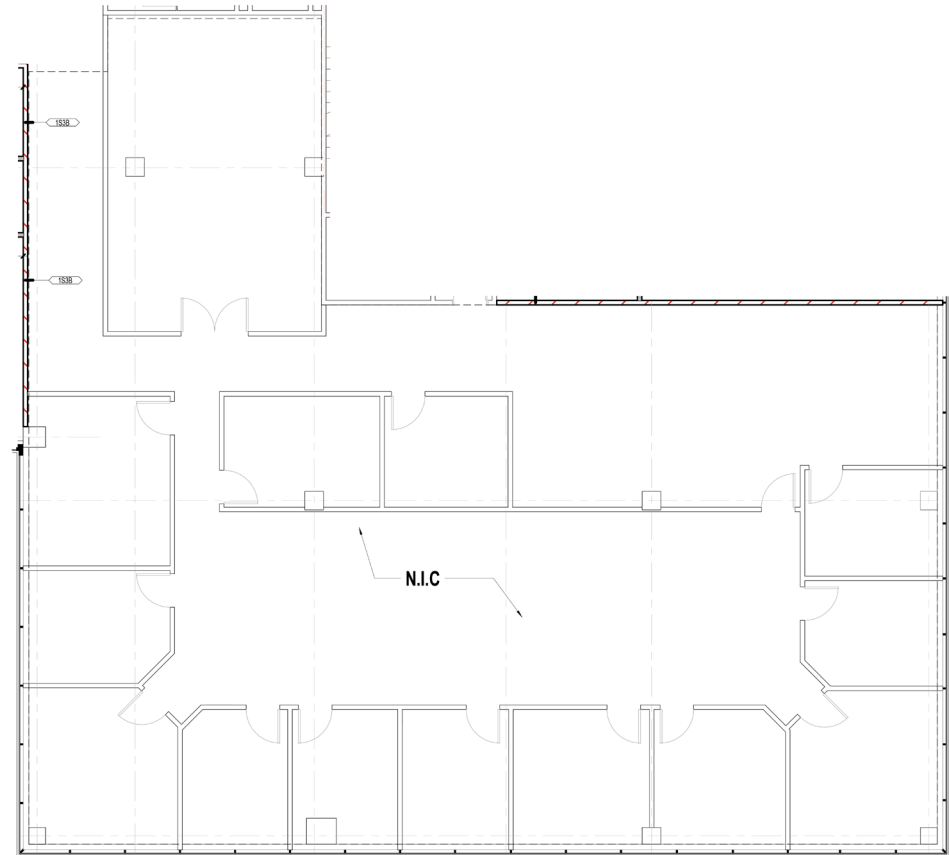

NORTHPARK II

11640 Northpark Drive | Wake Forest, NC

AVAILABLE

Second Floor
Suite 202

5,507 SF

BRET MULLER

919.523.4200

bmuller@capitalassociates.com