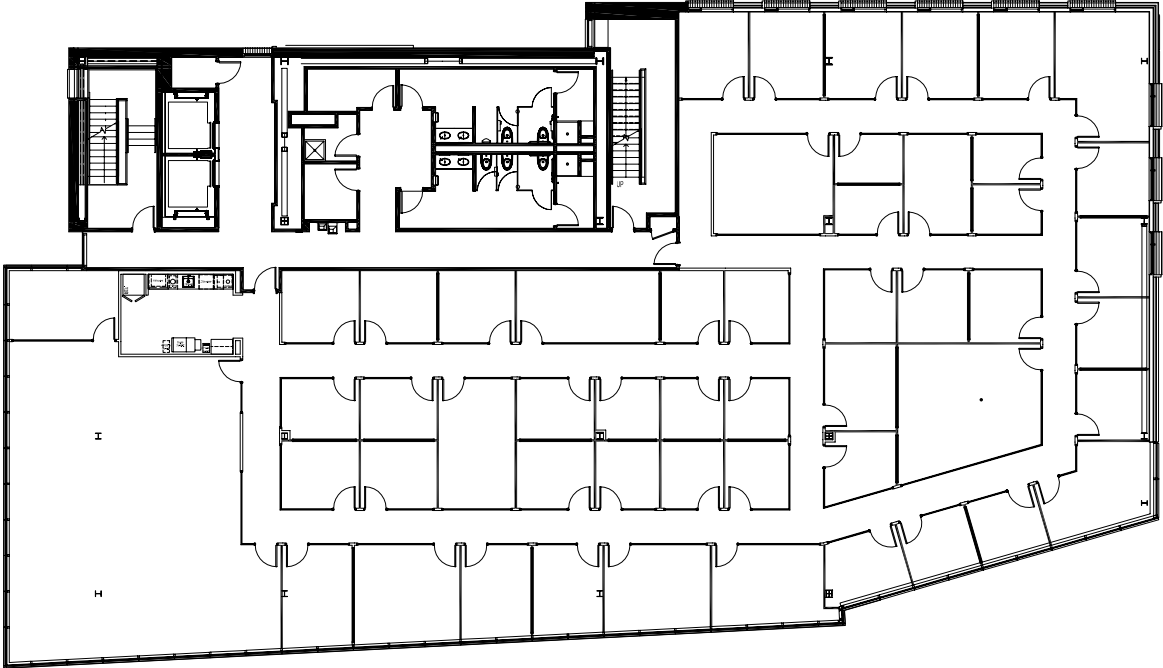

THE STATION AT EAST 54

1011 South Hamilton Road | Chapel Hill, NC 27517

AVAILABLE
September 1, 2023

First Floor

12,275 SF

CAPITAL ASSOCIATES.

BRET MULLER
919.523.4200
bmuller@capitalassociates.com

WES JOHNSON
919.422.4853
wjohnson@capitalassociates.com