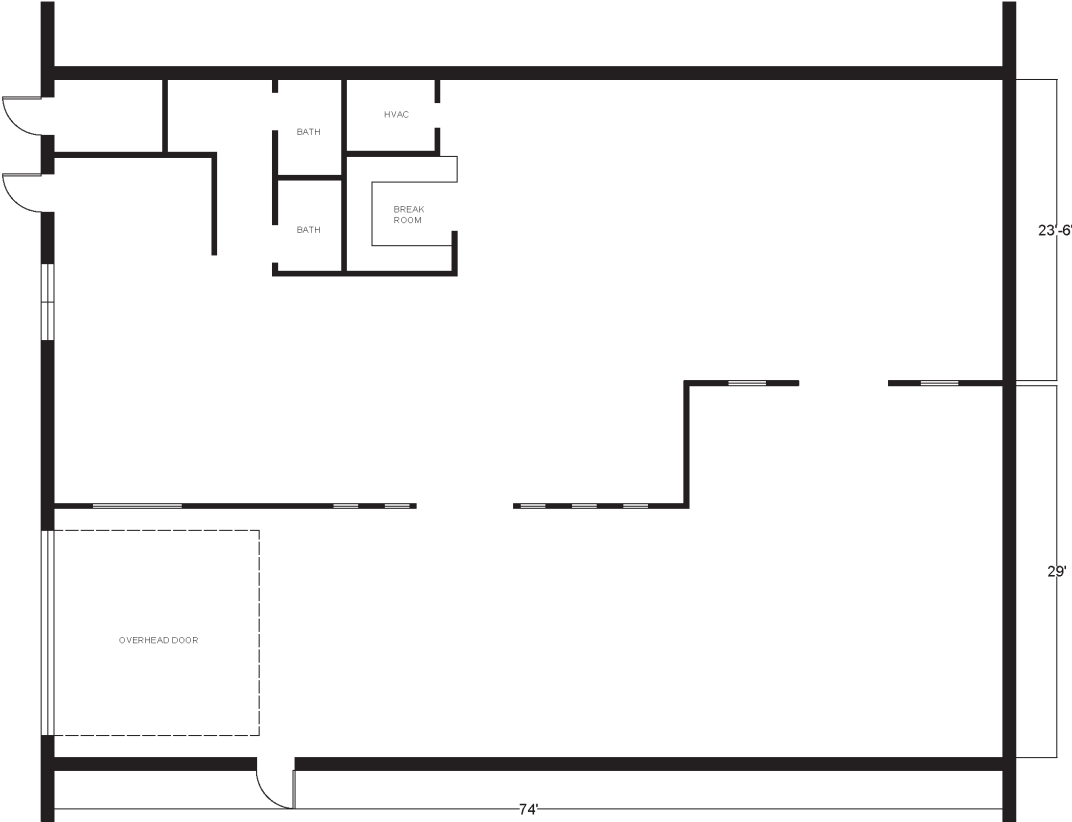

410 DUPONT CIRCLE

Raleigh, NC 27603

AVAILABLE

Warehouse

3,300 SF

BRET MULLER
919.523.4200
bmuller@capitalassociates.com

WES JOHNSON
919.422.4853
wjohnson@capitalassociates.com