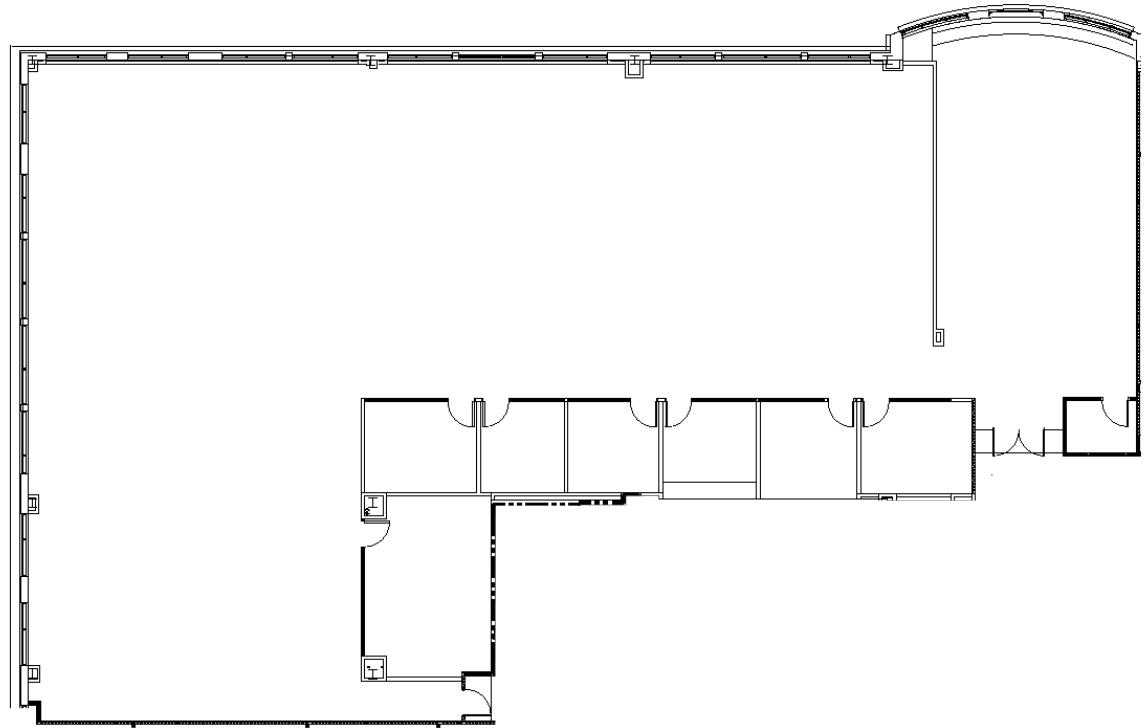

RDU CENTER III

2121 RDU Center Dr. | Morrisville, NC 27560

AVAILABLE

Fourth Floor
Suite 450

9,336 SF

BRET MULLER

919.523.4200

bmuller@capitalassociates.com